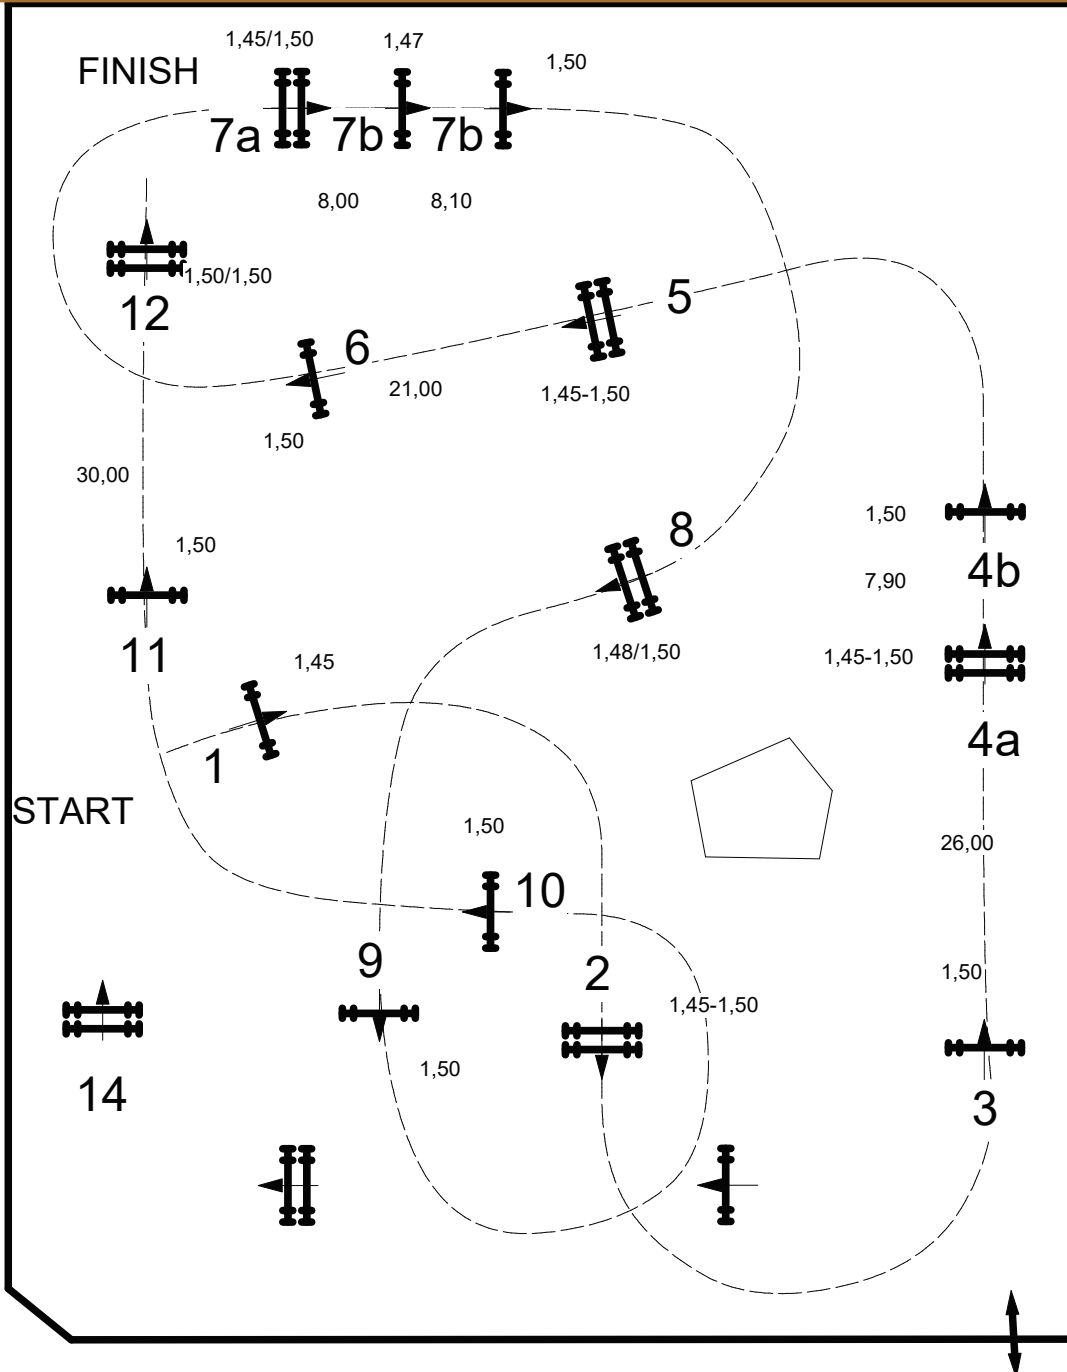

HITS OCALA WINTER CIRCUIT 2017

WEEK 1- GRAND PRIX RING

415. \$25,000 SMARTPAK GRAND PRIX

- HEIGHT: m
- SPEED: 350m/min
- FIRST ROUND: 1-12
- DISTANCE: 500
- TIME ALLOWED: 86 sec
- JUMP OFF: 4a,5,6,7a,7b,8,9,14
- J/O DISTANCE: 300m
- J/O TIME ALLOWED: 52 sec